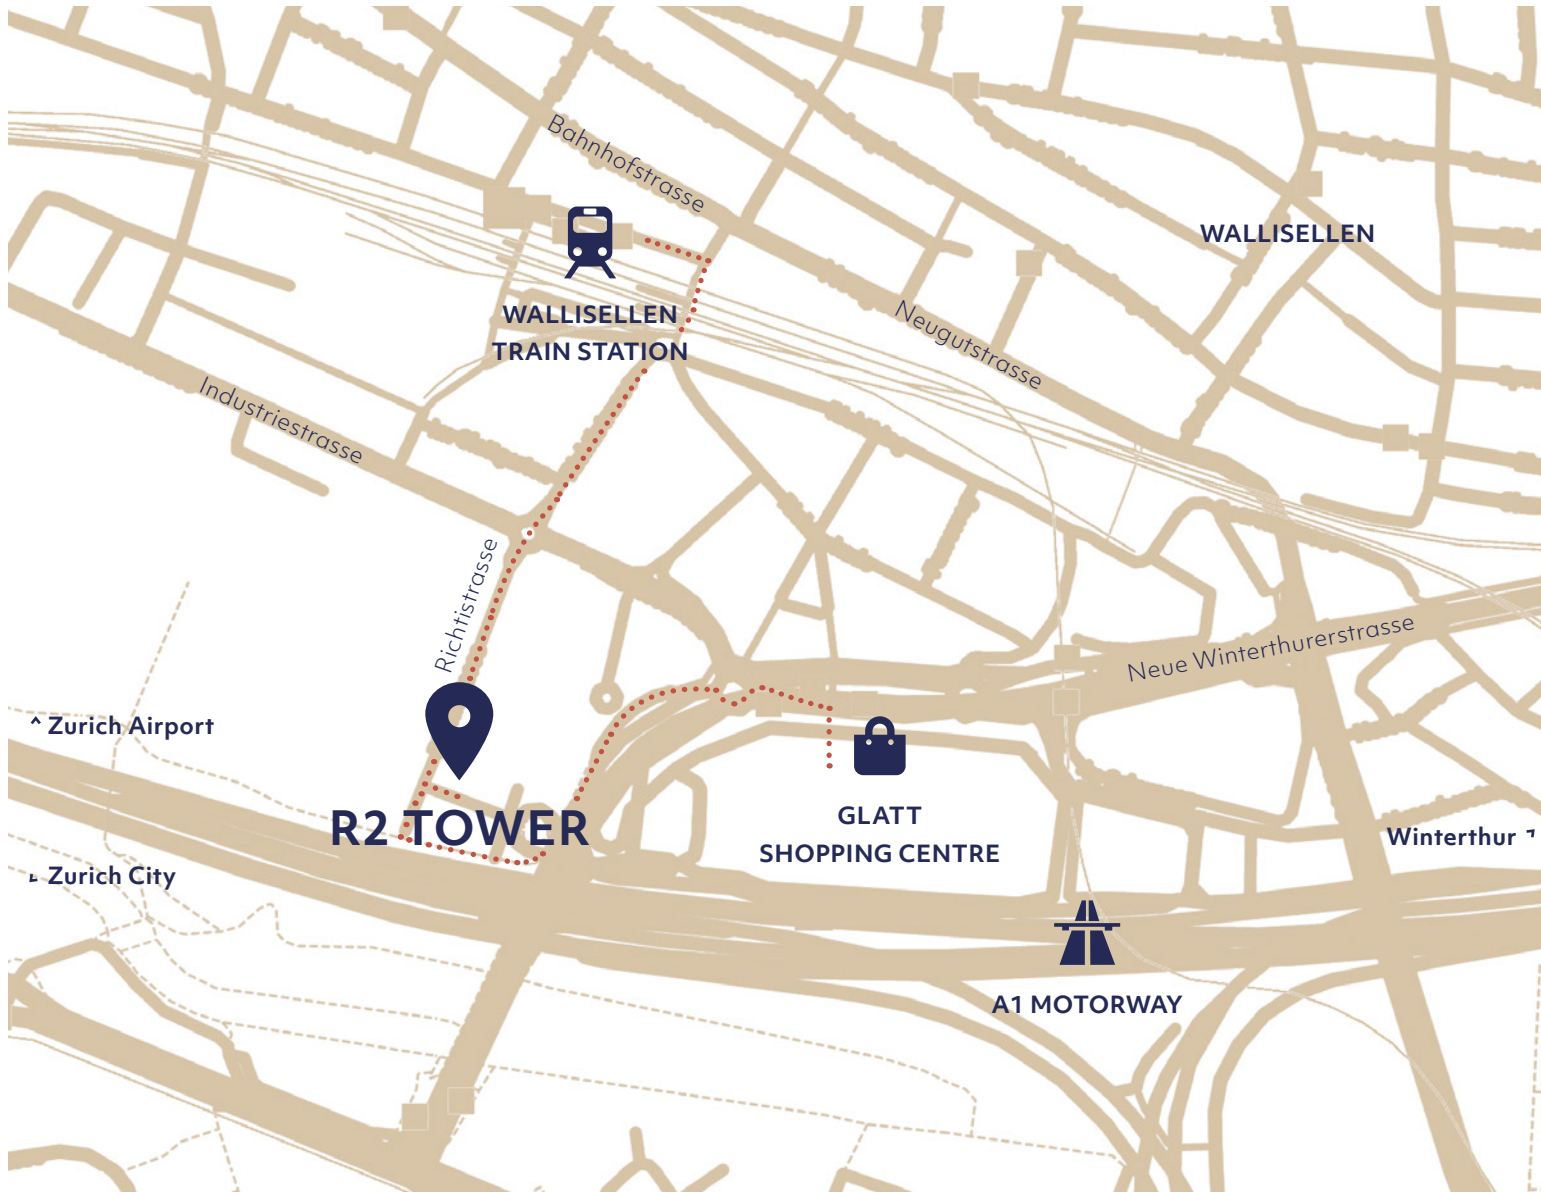

R2 TOWER AREA MAP

ADDRESS

Richtstrasse 2
8304 Wallisellen

ON FOOT

Wallisellen train station	5 min.
Various tram and bus stops	3–5 min.
Glatt shopping centre	5 min.

BY CAR

Motorway junction	3 min.
Zurich Airport	9 min.
Zurich city	13 min.

BY TRAIN FROM WALLISELLEN STATION

Zurich Oerlikon	3 min.
Zurich Central train station	9 min.
Zurich Airport	14 min.